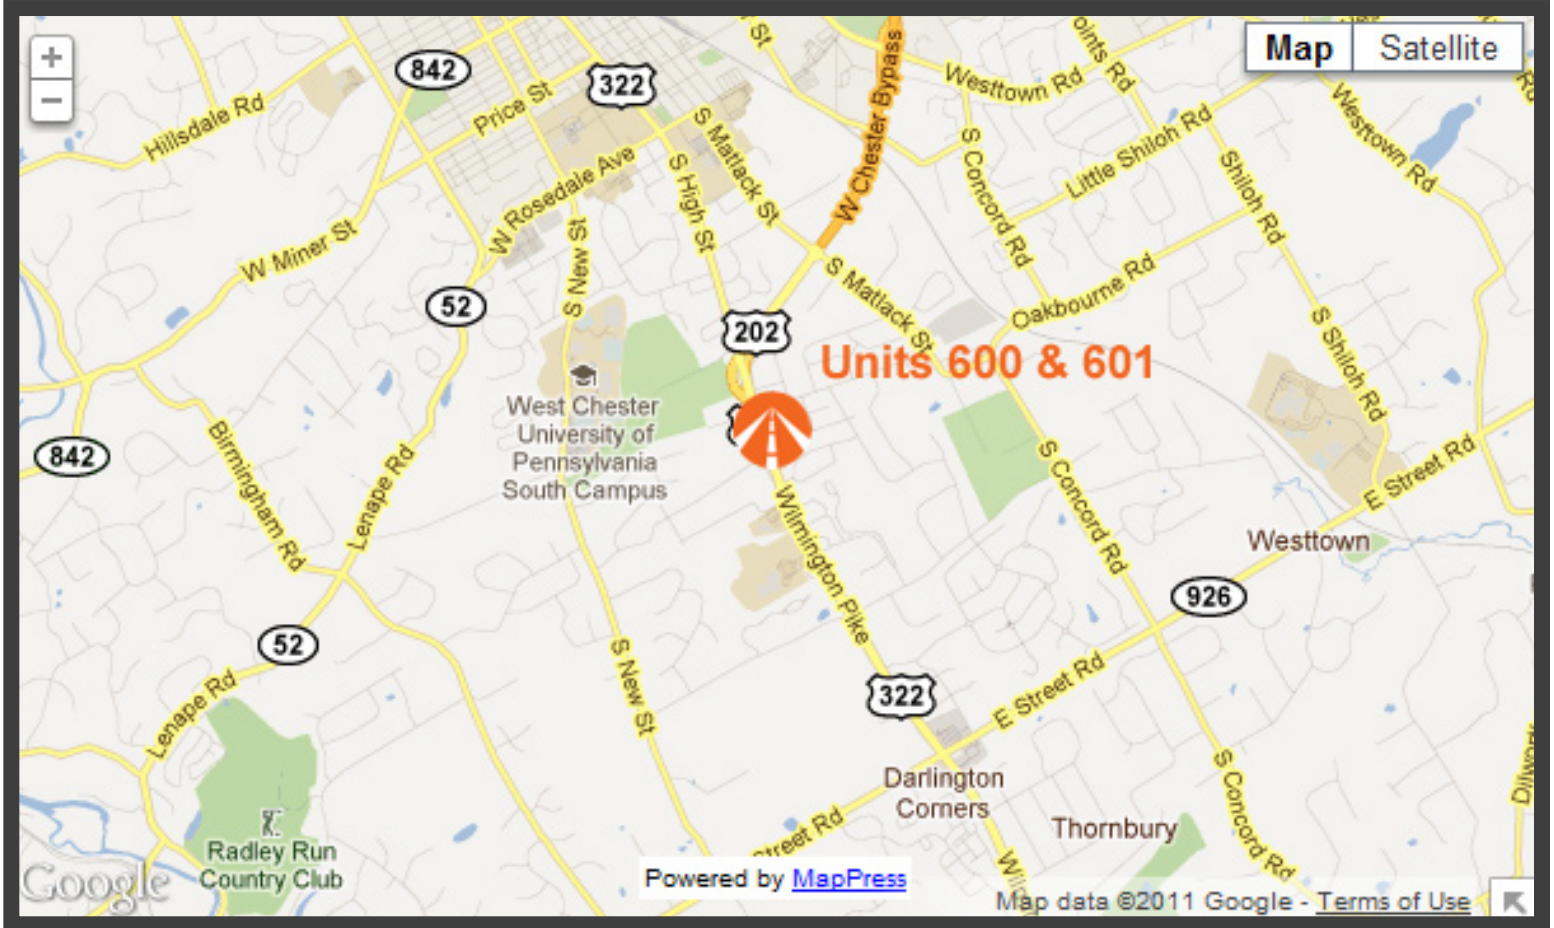

CATALYSTOUTDOOR

Media that matters.

Location Map

Location Overview

Location: Route 202 in West Chester, PA

DMA: Philadelphia

County: Chester County

Size: Bulletin

D.E.C.: 37,250

Lat: 39° 56' 05.32"N

Long: 75° 35' 19.29"W

Frequency

- Each message will play for a duration of 7-8 seconds
- Continuous played in a loop of 5-8 advertisers
- Generating 956-1,530 messages per day
- Generating 26,775-42,840 messages per 4 week period

For rates and availability contact Crystal Anne Crawford
crystal@catalystoutdoor.com (O) 610.975.9390