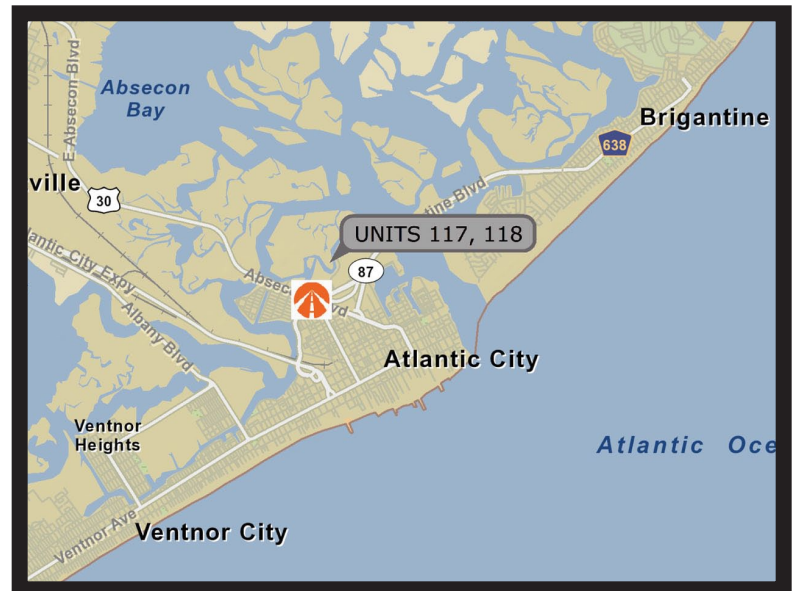

CATALYSTOUTDOOR

Media that matters.

Unit 117

Description: Located in Atlantic City, NJ along Route 30 this location is the last unit before drivers have to decide which Casino will be their destination. At this critical juncture motorists must decide between traveling northeast to the Borgata or Harrah's, traveling east toward the Showboat and Taj Mahal or traveling Southeast on Martin Luther King Blvd. toward the Tropicana. With no other billboard faces for over 3,500 feet to the west this unit offers excellent visibility.

Location: S/S Route 30 aka
Absecon Blvd. F/W
Unit Number: 117
Municipality: Atlantic City, NJ
County: Atlantic County
DMA: Philadelphia
Size: 16' x 60'
EOI: 228,005
D.E.C : 60
Lat: 39.37397
Long: -74.44186